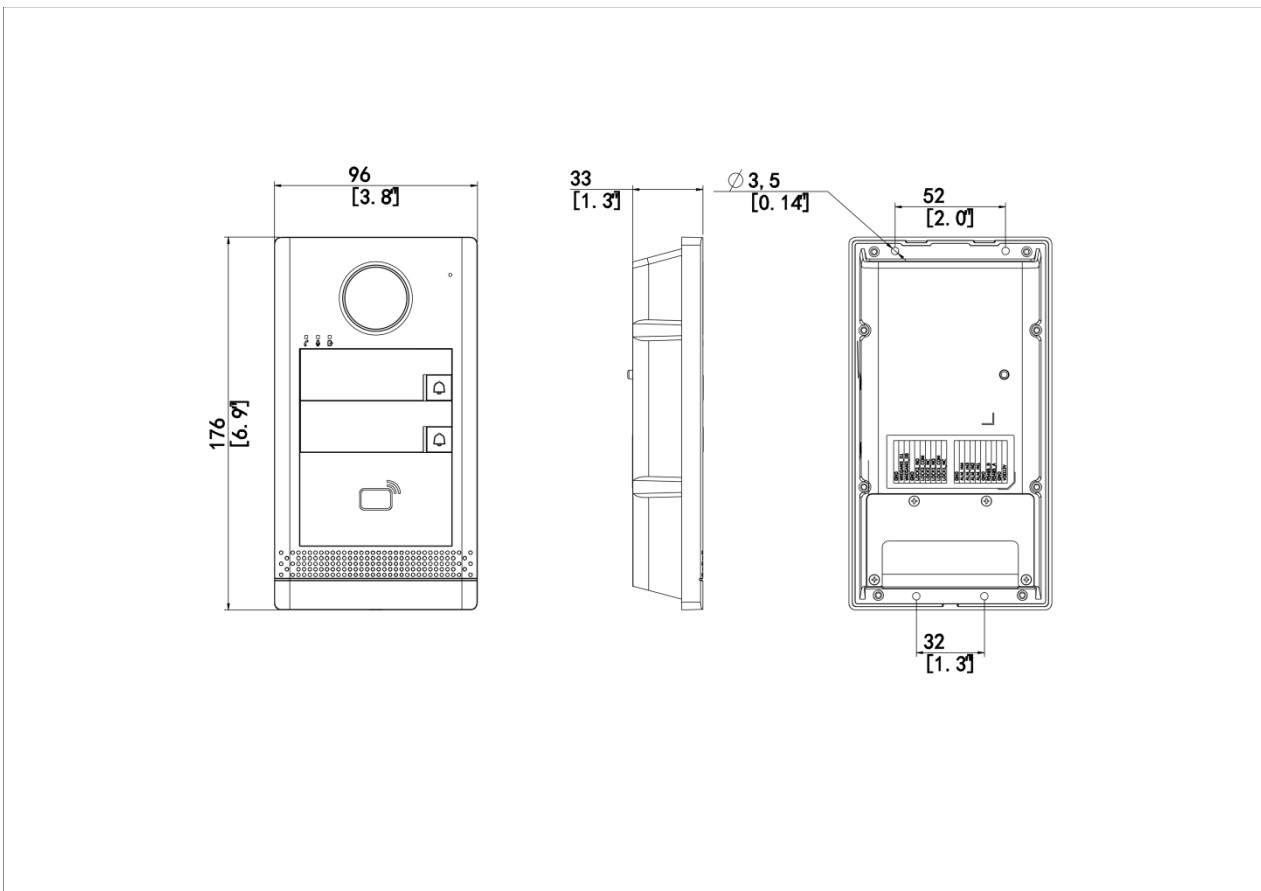

Ordering Info

Product Model	Description
OEU-202S-HMK2	Villa Door Station(IC Card,2 Keypads)

Accessories

EP-SZ202

202 Door Stations Embedded Bracket
(Plastic)

EP-CS202

202 Door Stations Sunshade(Metal)

Dimensions