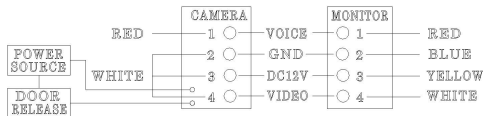

2. Wiring and Installation

- ① Fix a bracket on a wall with screws
- ② Wiring #1, 2, 3, 4 on the back side of a door camera with a monitor as shown in [FIG-2]
- ③ Put a door camera unit into a wall bracket
- ④ Wire door release connection terminal as shown in [FIG-2]
- ⑤ Tighten a screw at the top side of a door camera. [FIG-1]