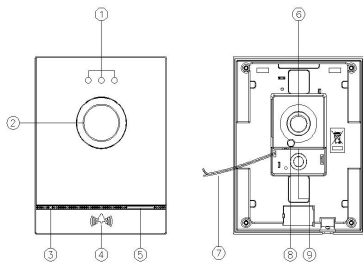

1. Part Names.

- 1) LED & ILLUMINATION Sensor
- 2) Camera Lens
- 3) MIC
- 4) Call Button
- 5) Speaker
- 6) CAMERA Angle Adjustment
- 7) Door Release Connection Cable
- 8) Volume CONTROL (driver available)
(Use 1.8mm Ceramic Driver)
- 9) Monitor Connection Terminal

2. Wiring and Installation

- ① Fix a bracket on a wall with screws
- ② Wiring #1, 2, 3, 4 on the back side of a door camera with a monitor as shown in [FIG-2]
- ③ Put a door camera unit into a wall bracket
- ④ Wire door release connection terminal as shown in [FIG-2]
- ⑤ Tighten a screw at the top side of a door camera. [FIG-1]

3. Package contents

CAMERA

BRACKET

SCREW PHM 3*6

SCREW GH1T 4*18

Connector

4. Specification

Model No.	DRC-4M				
Rated Voltage	12V $\overline{\text{---}}$ (Supplied from monitor)				
Wiring	4 wires(polarity)to a monitor				
	2 wires(non-polarity)to a electric door look				
Video Transmission Standard	NTSC or PAL STANDARD.				
Sensor Type	C-MOS(COLOR)				
Transmission	Full Duplex				
Minimum Illumination	0.1 Lux(within300mm)				
LED	Embedded LED(Night working)				
Effective Viewing Angle	(H)75°, (V)55°				
Angle Adjustment	Up / Down / Left / Right : Every 10°				
Operating Temperature	-10°C(tested up to -40°C)~+40°C				
Dimension (mm)	112.2(W) x 146.2(H) x 44.3(D)				
camera and a monitor (TIV Cable)	Diameter(pie)	Ø0.5	Ø0.65	Ø0.8	Ø1
	Distance(meter)	28m	50m	70m	115m