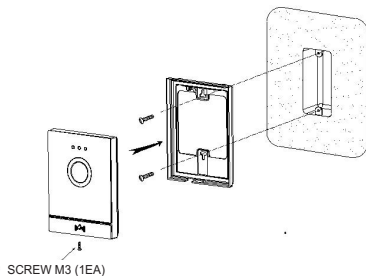

1. Part Names.

- 1) LED & ILLUMINATION Sensor
- 2) Camera Lens
- 3) MIC
- 4) Call Button
- 5) Speaker
- 6) CAMERA Angle Adjustment
- 7) Door Release Connection Cable
- 8) Volume CONTROL (driver available)
(Use 1.8mm Ceramic Driver)
- 9) Monitor Connection Terminal

2. Wiring and Installation

- ① Fix a bracket on a wall with screws
- ② Wiring #1, 2, 3, 4 on the back side of a door camera with a monitor as shown in [FIG-2]
- ③ Put a door camera unit into a wall bracket
- ④ Wire door release connection terminal as shown in [FIG-2]
- ⑤ Tighten a screw at the top side of a door camera. [FIG-1]

3. Package contents

CAMERA

BRACKET

SCREW PHM 3*6

SCREW GH1T 4*18

Connector

4. Specification

Model No.	DRC-4M				
Rated Voltage	12V $\overline{\text{---}}$ (Supplied from monitor)				
Wiring	4 wires(polarity)to a monitor				
	2 wires(non-polarity)to a electric door look				
Video Transmission Standard	NTSC or PAL STANDARD.				
Sensor Type	C-MOS(COLOR)				
Transmission	Full Duplex				
Minimum Illumination	0.1 Lux(within300mm)				
LED	Embedded LED(Night working)				
Effective Viewing Angle	(H)75°, (V)55°				
Angle Adjustment	Up / Down / Left / Right : Every 10°				
Operating Temperature	-10°C(tested up to -40°C)~+40°C				
Dimension (mm)	112.2(W) x 146.2(H) x 44.3(D)				
camera and a monitor (TIV Cable)	Diameter(pie)	Ø0.5	Ø0.65	Ø0.8	Ø1
	Distance(meter)	28m	50m	70m	115m